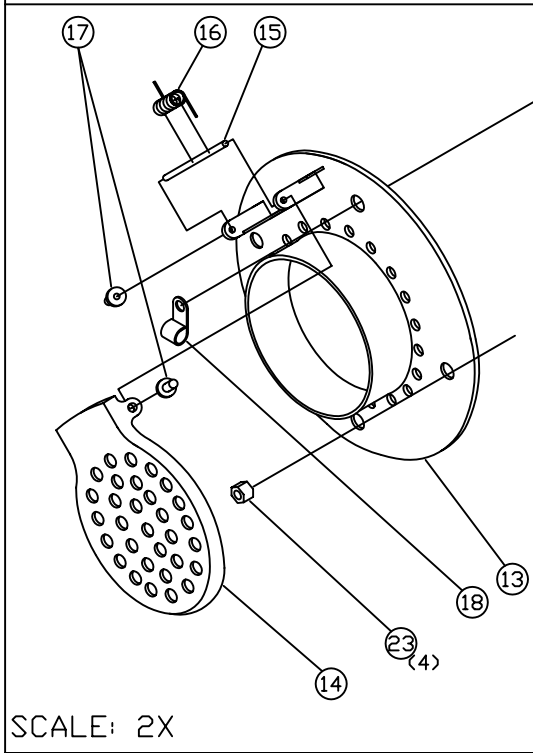

69	709-3409	1	SPRING
70	090-0454	1	1/8 X 1" ROLL PIN
71	090-0088	2	5/16-18 X 1" HHCS
72	090-0615	2	SHIM
73	030-0264	2	BEARING
74	100-0015	1	3/32 HAIR SPRING COTTER

LEAF CYCLER ENGINE HOUSING ASSEMBLY

LC800EZ