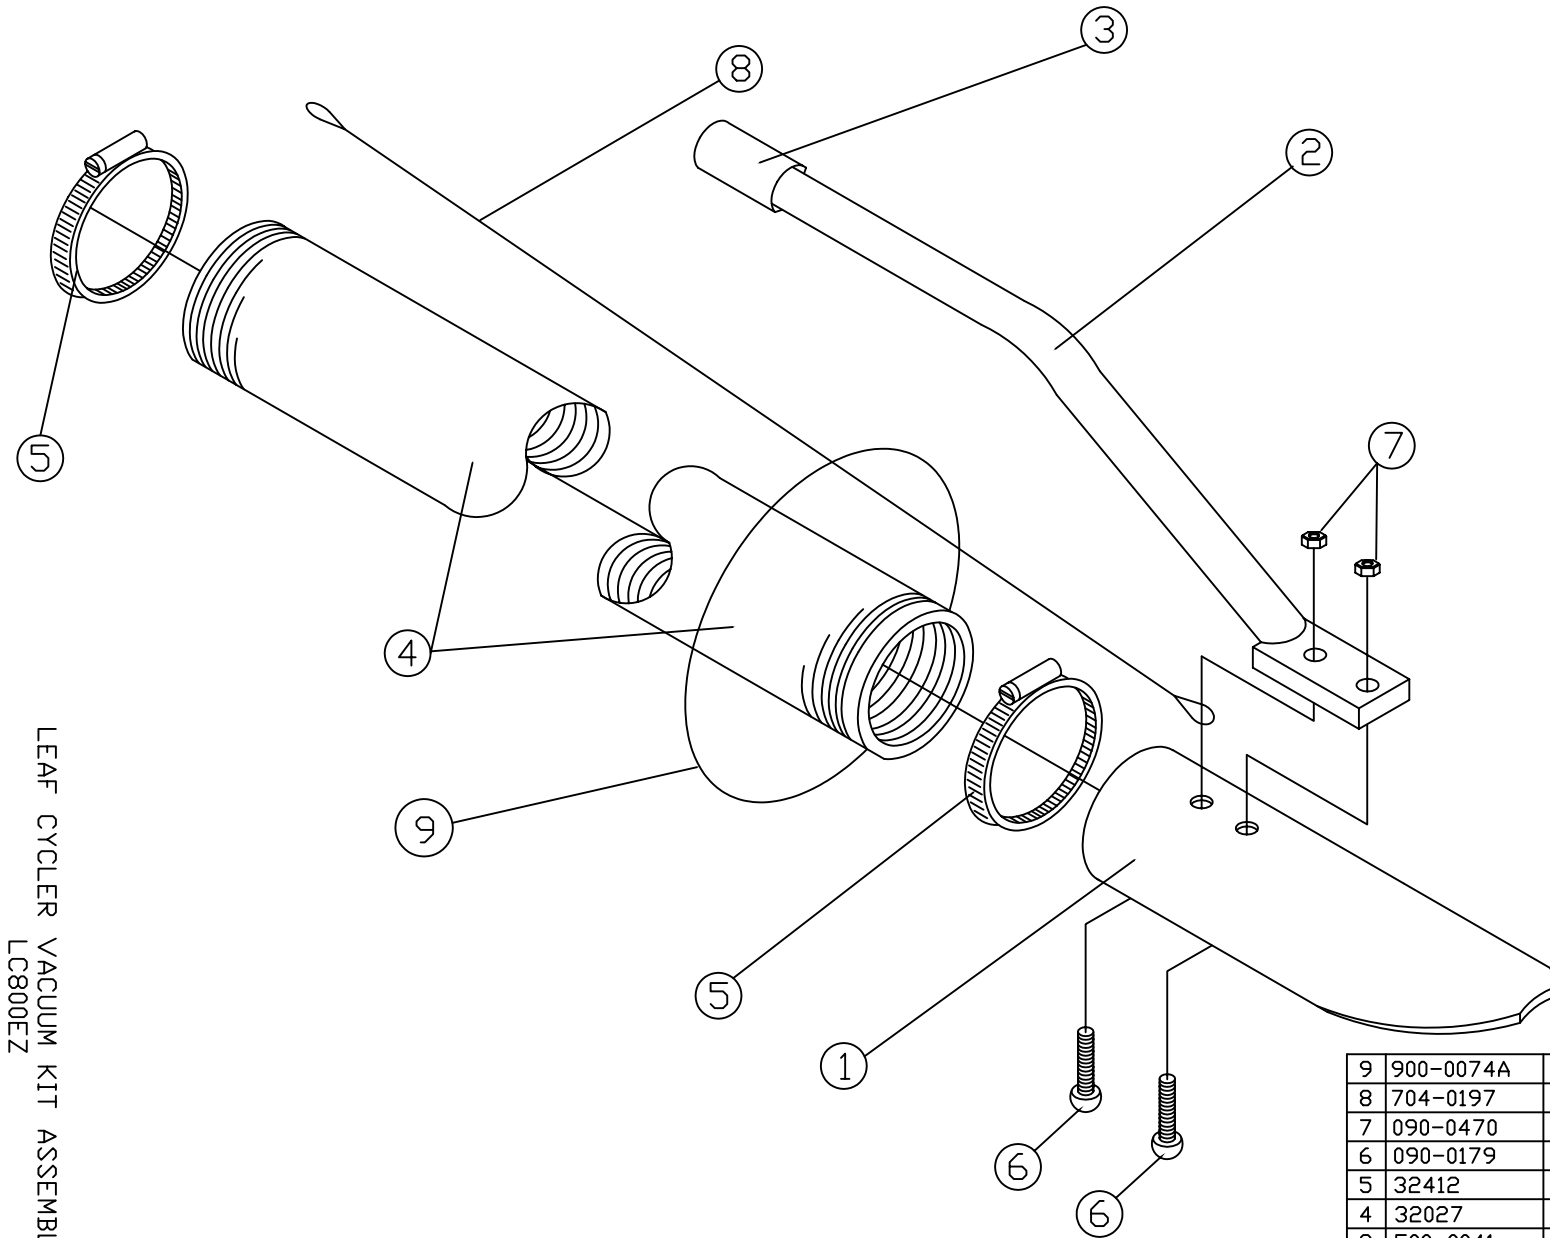

LEAF CYCLER HANDLE ASSEMBLY

LC800EZ

LC800EZ

LEAF CYCLER VACUUM KIT ASSEMBLY

LC800EZ

LEAF CYCLER VACUUM KIT ASSEMBLY
LC800EZ

PART #704-0150

9	900-0074A	3	CABLE TIE
8	704-0197	1	WIRE TETHER
7	090-0470	2	1/4-20 NYLOCK LOCKNUT
6	090-0179	2	1/4-20x3/4" RD HD MACH SCW
5	32412	2	6-1/8" HOSE CLAMP
4	32027	1	6" DIA HOSE x 8'
3	500-0041	1	BLACK HANDLE GRIP
2	804-0078	1	HANDLE
1	704-0117	1	PICK-UP SNOOT
NO.	PART #	QTY	DESCRIPTION