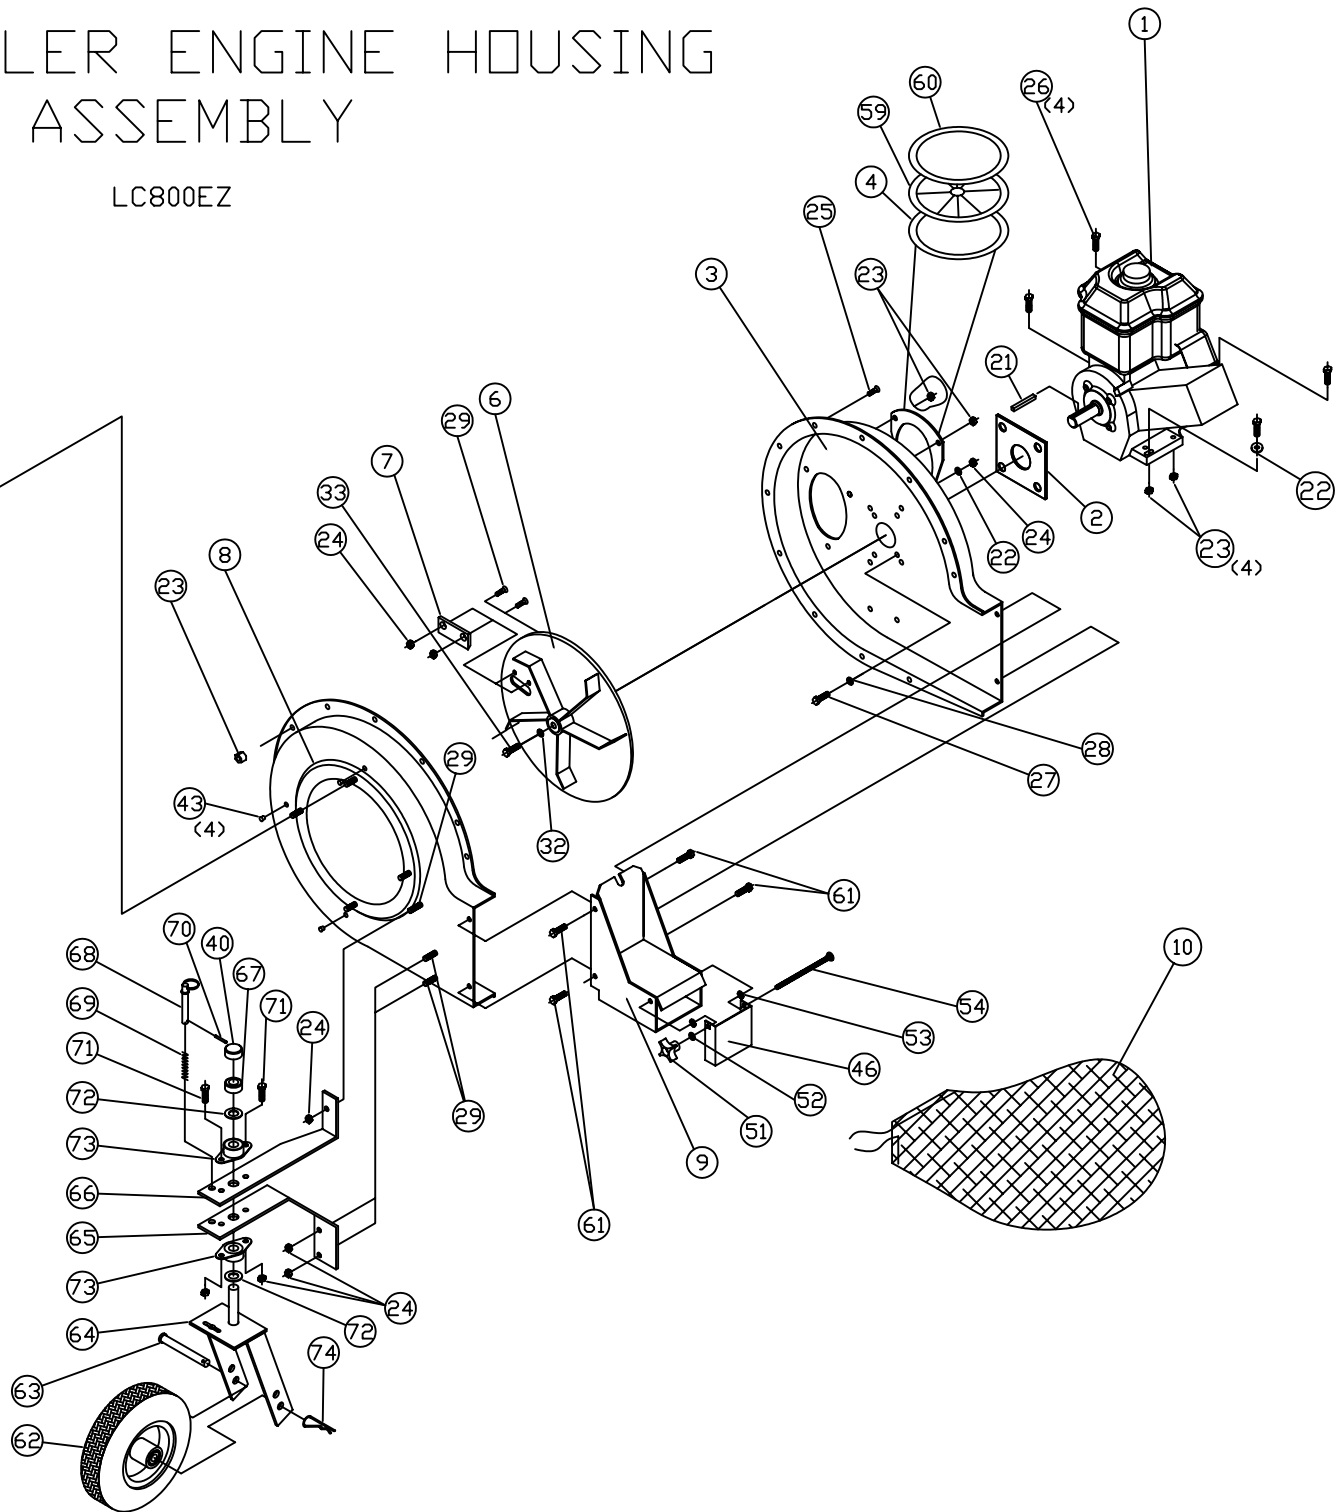

69	709-3409	1	SPRING
70	090-0454	1	1/8 X 1" ROLL PIN
71	090-0088	2	5/16-18 X 1" HHCS
72	090-0615	2	SHIM
73	030-0264	2	BEARING
74	100-0015	1	3/32 HAIR SPRING COTTER

LEAF CYCLER ENGINE HOUSING ASSEMBLY

LC800EZ