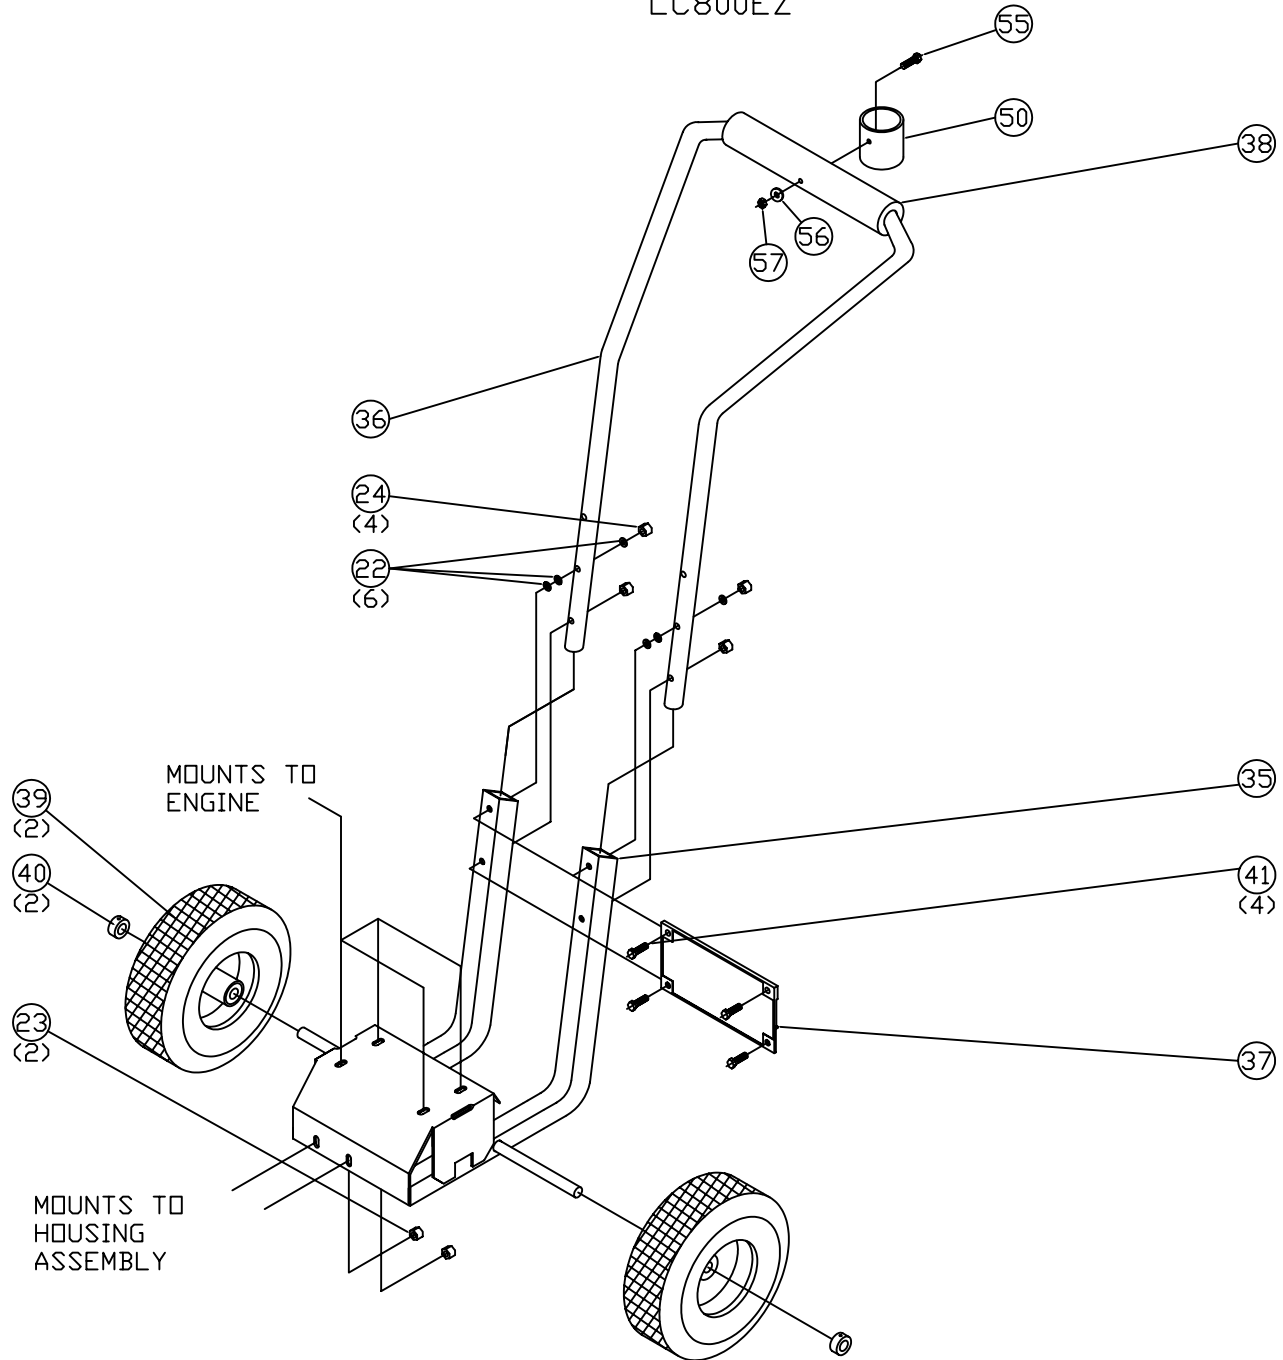

LEAF CYCLER HANDLE ASSEMBLY

LC800EZ

LC800EZ

LEAF CYCLER VACUUM KIT ASSEMBLY

LC800EZ

LEAF CYCLER VACUUM KIT ASSEMBLY
LC800EZ

PART #704-0150

9	900-0074A	3	CABLE TIE
8	704-0197	1	WIRE TETHER
7	090-0470	2	1/4-20 NYLOCK LOCKNUT
6	090-0179	2	1/4-20x3/4" RD HD MACH SCW
5	32412	2	6-1/8" HOSE CLAMP
4	32027	1	6" DIA HOSE x 8'
3	500-0041	1	BLACK HANDLE GRIP
2	804-0078	1	HANDLE
1	704-0117	1	PICK-UP SNOOT
NO.	PART #	QTY	DESCRIPTION